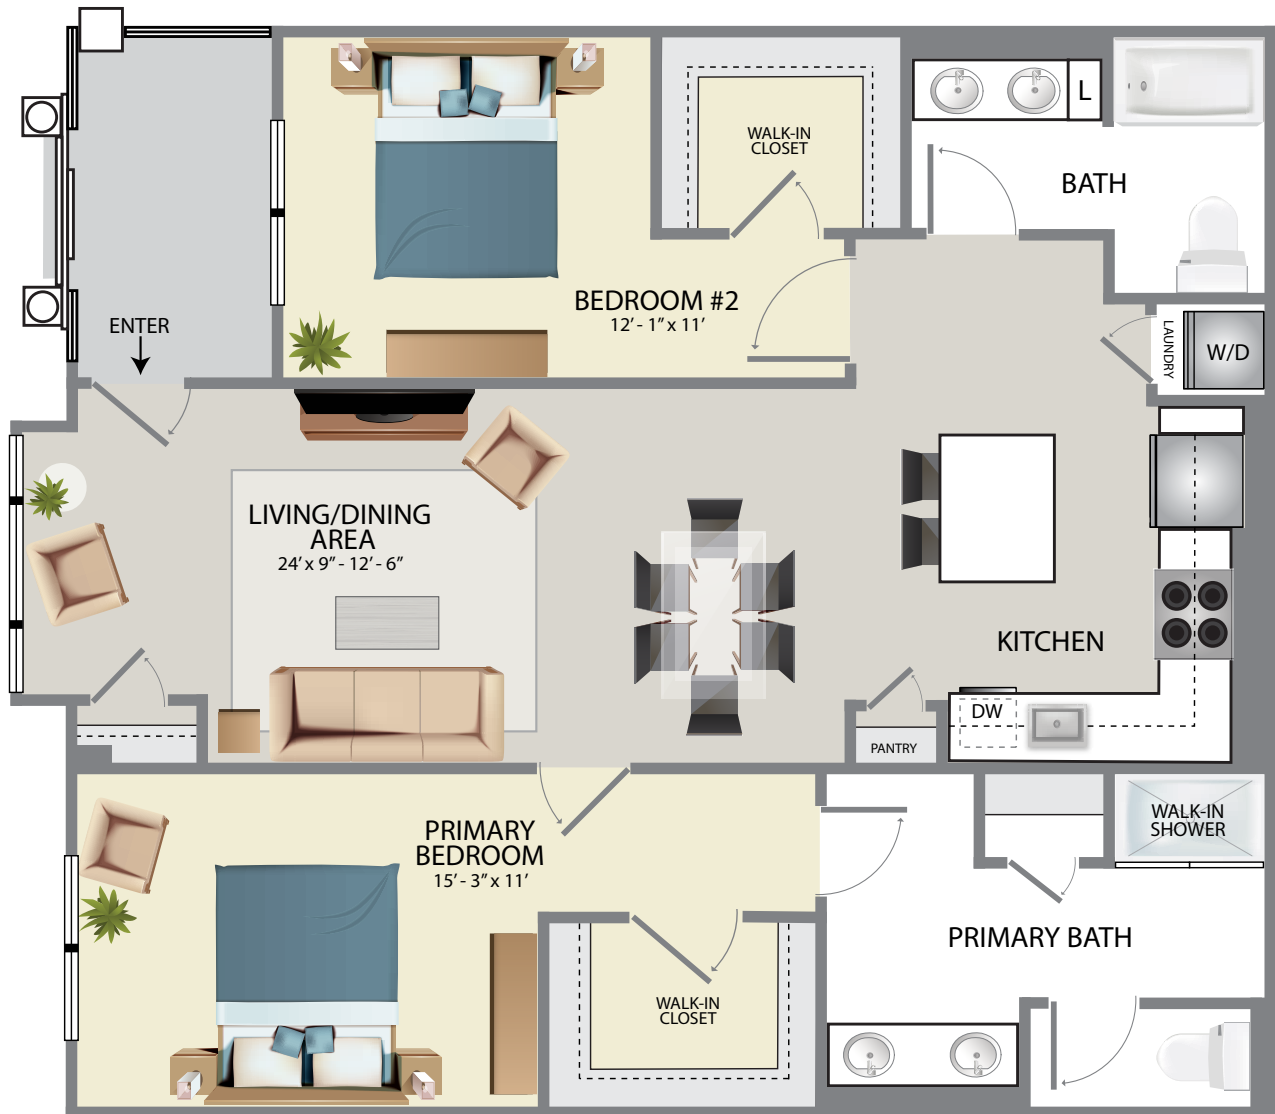

# C3-W

- 1,344 Sq. Feet
- 2 Bedrooms
- 2 Baths

Plans and furnishings are for marketing purposes only, and are not to scale. Please inspect construction, subdivision, utility, landscape and other plans available through leasing center for complete and specific information. Actual locations may vary and items shown or not shown on this place are subject to errors, omissions and field changes.

\*All units can be reasonably adapted for handicap accessibility for an extra charge

908.725.3343  
125 West Main Street  
Somerville, NJ 08876  
theedgeatmain.com