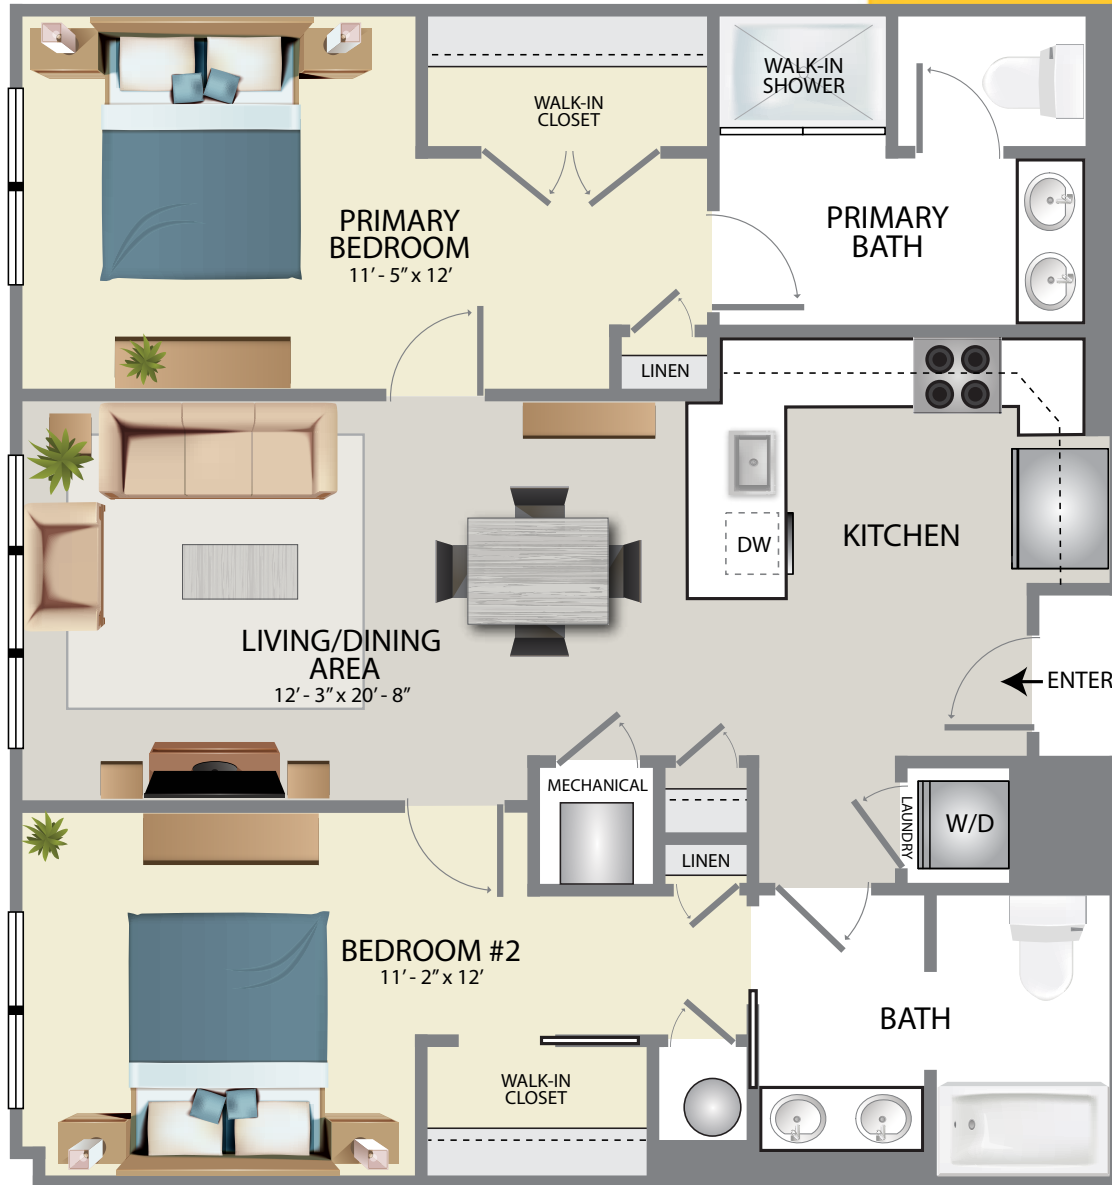

B1B-W

- 1,226 Sq. Feet
- 2 Bedrooms
- 2 Baths

Plans and furnishings are for marketing purposes only, and are not to scale. Please inspect construction, subdivision, utility, landscape and other plans available through leasing center for complete and specific information. Actual locations may vary and items shown or not shown on this place are subject to errors, omissions and field changes.