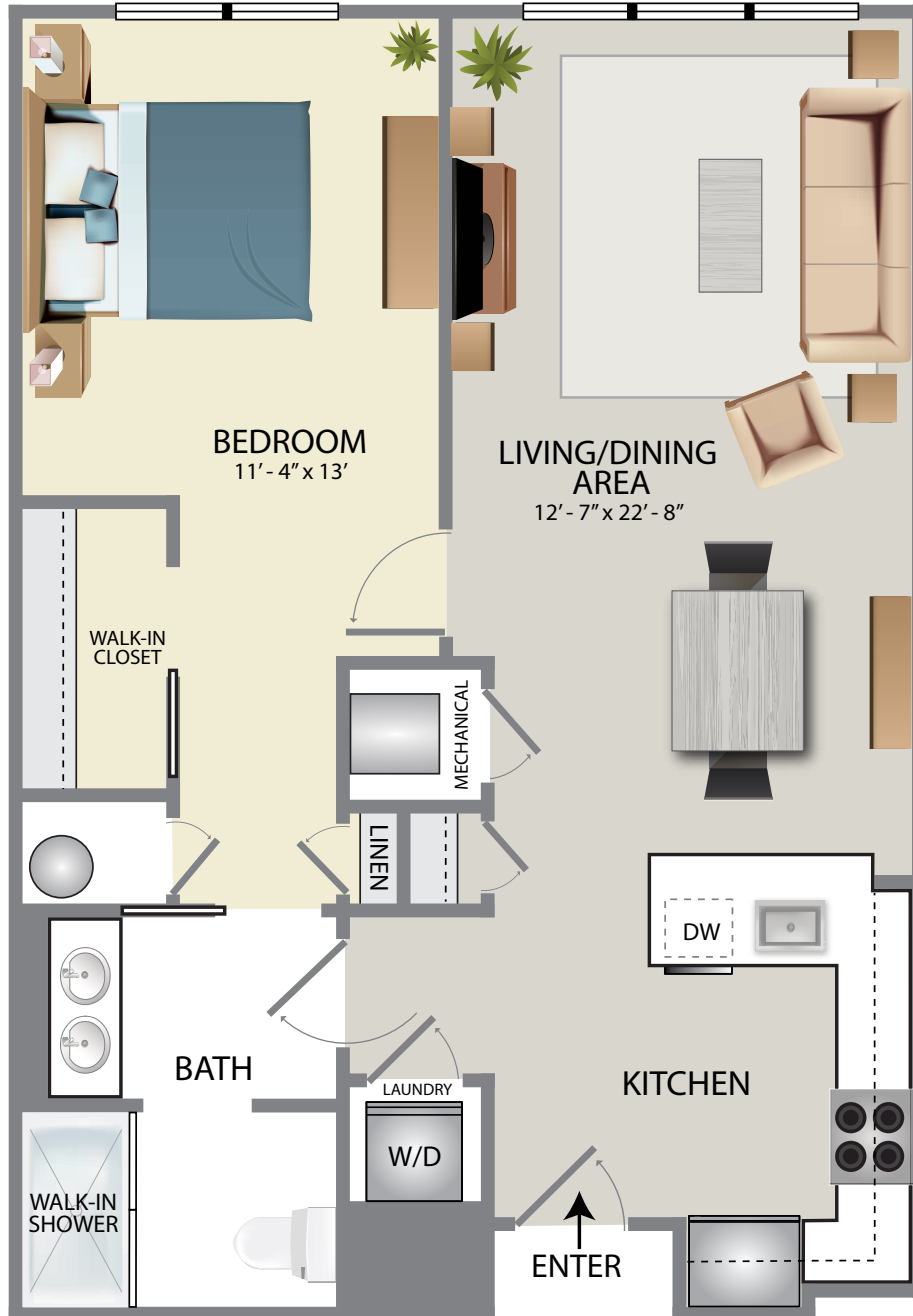

# A1D-W

- 877 Sq. Feet
- 1 Bedroom
- 1 Bath

Plans and furnishings are for marketing purposes only, and are not to scale. Please inspect construction, subdivision, utility, landscape and other plans available through leasing center for complete and specific information. Actual locations may vary and items shown or not shown on this place are subject to errors, omissions and field changes.