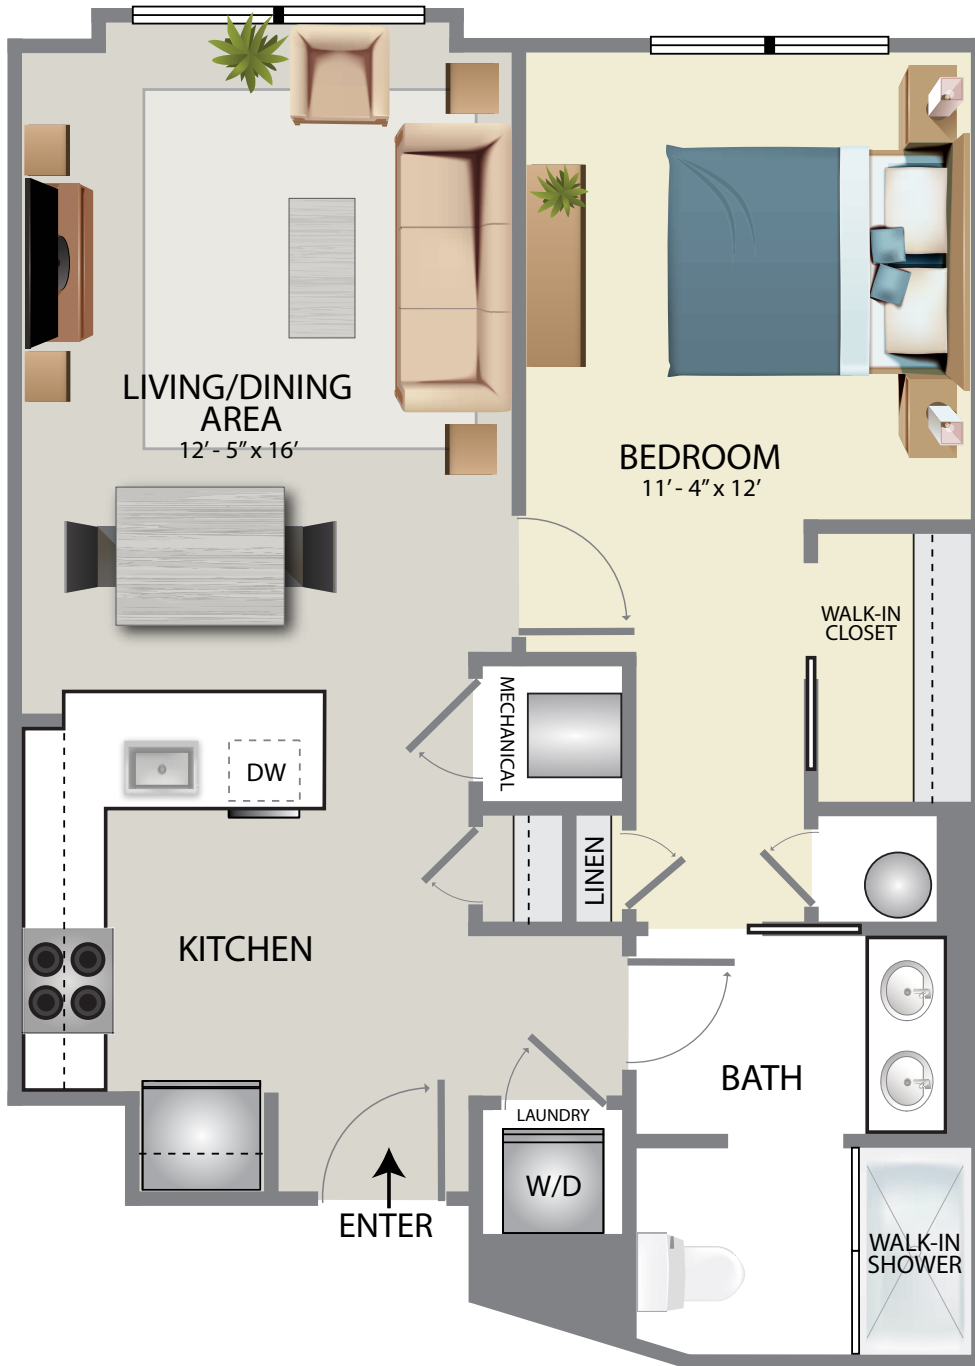

# A1B-W

- 806 Sq. Feet
- 1 Bedroom
- 1 Bath

Plans and furnishings are for marketing purposes only, and are not to scale. Please inspect construction, subdivision, utility, landscape and other plans available through leasing center for complete and specific information. Actual locations may vary and items shown or not shown on this place are subject to errors, omissions and field changes.

\*All units can be reasonably adapted for handicap accessibility for an extra charge

908.725.3343  
125 West Main Street  
Somerville, NJ 08876  
theedgeatmain.com